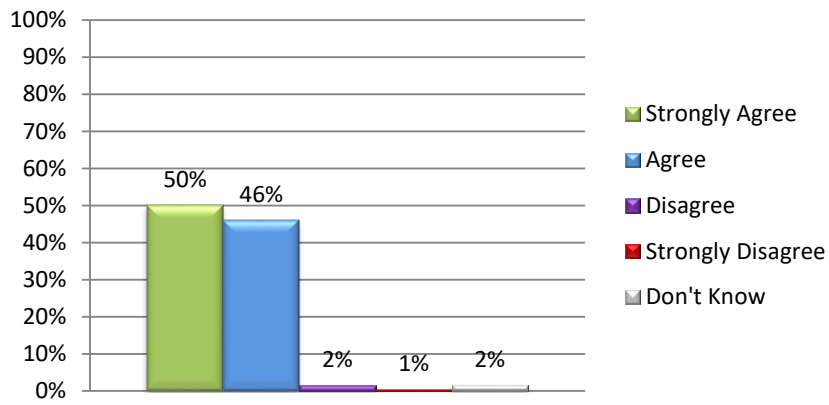

My child is well looked after at The Mead Community Primary School

My child is well taught at The Mead Community Primary School

My child receives appropriate homework for their age

The Mead Community Primary School makes sure that its pupils are well behaved

The Mead Community Primary School deals effectively with bullying

The Mead Community Primary School is well led and managed